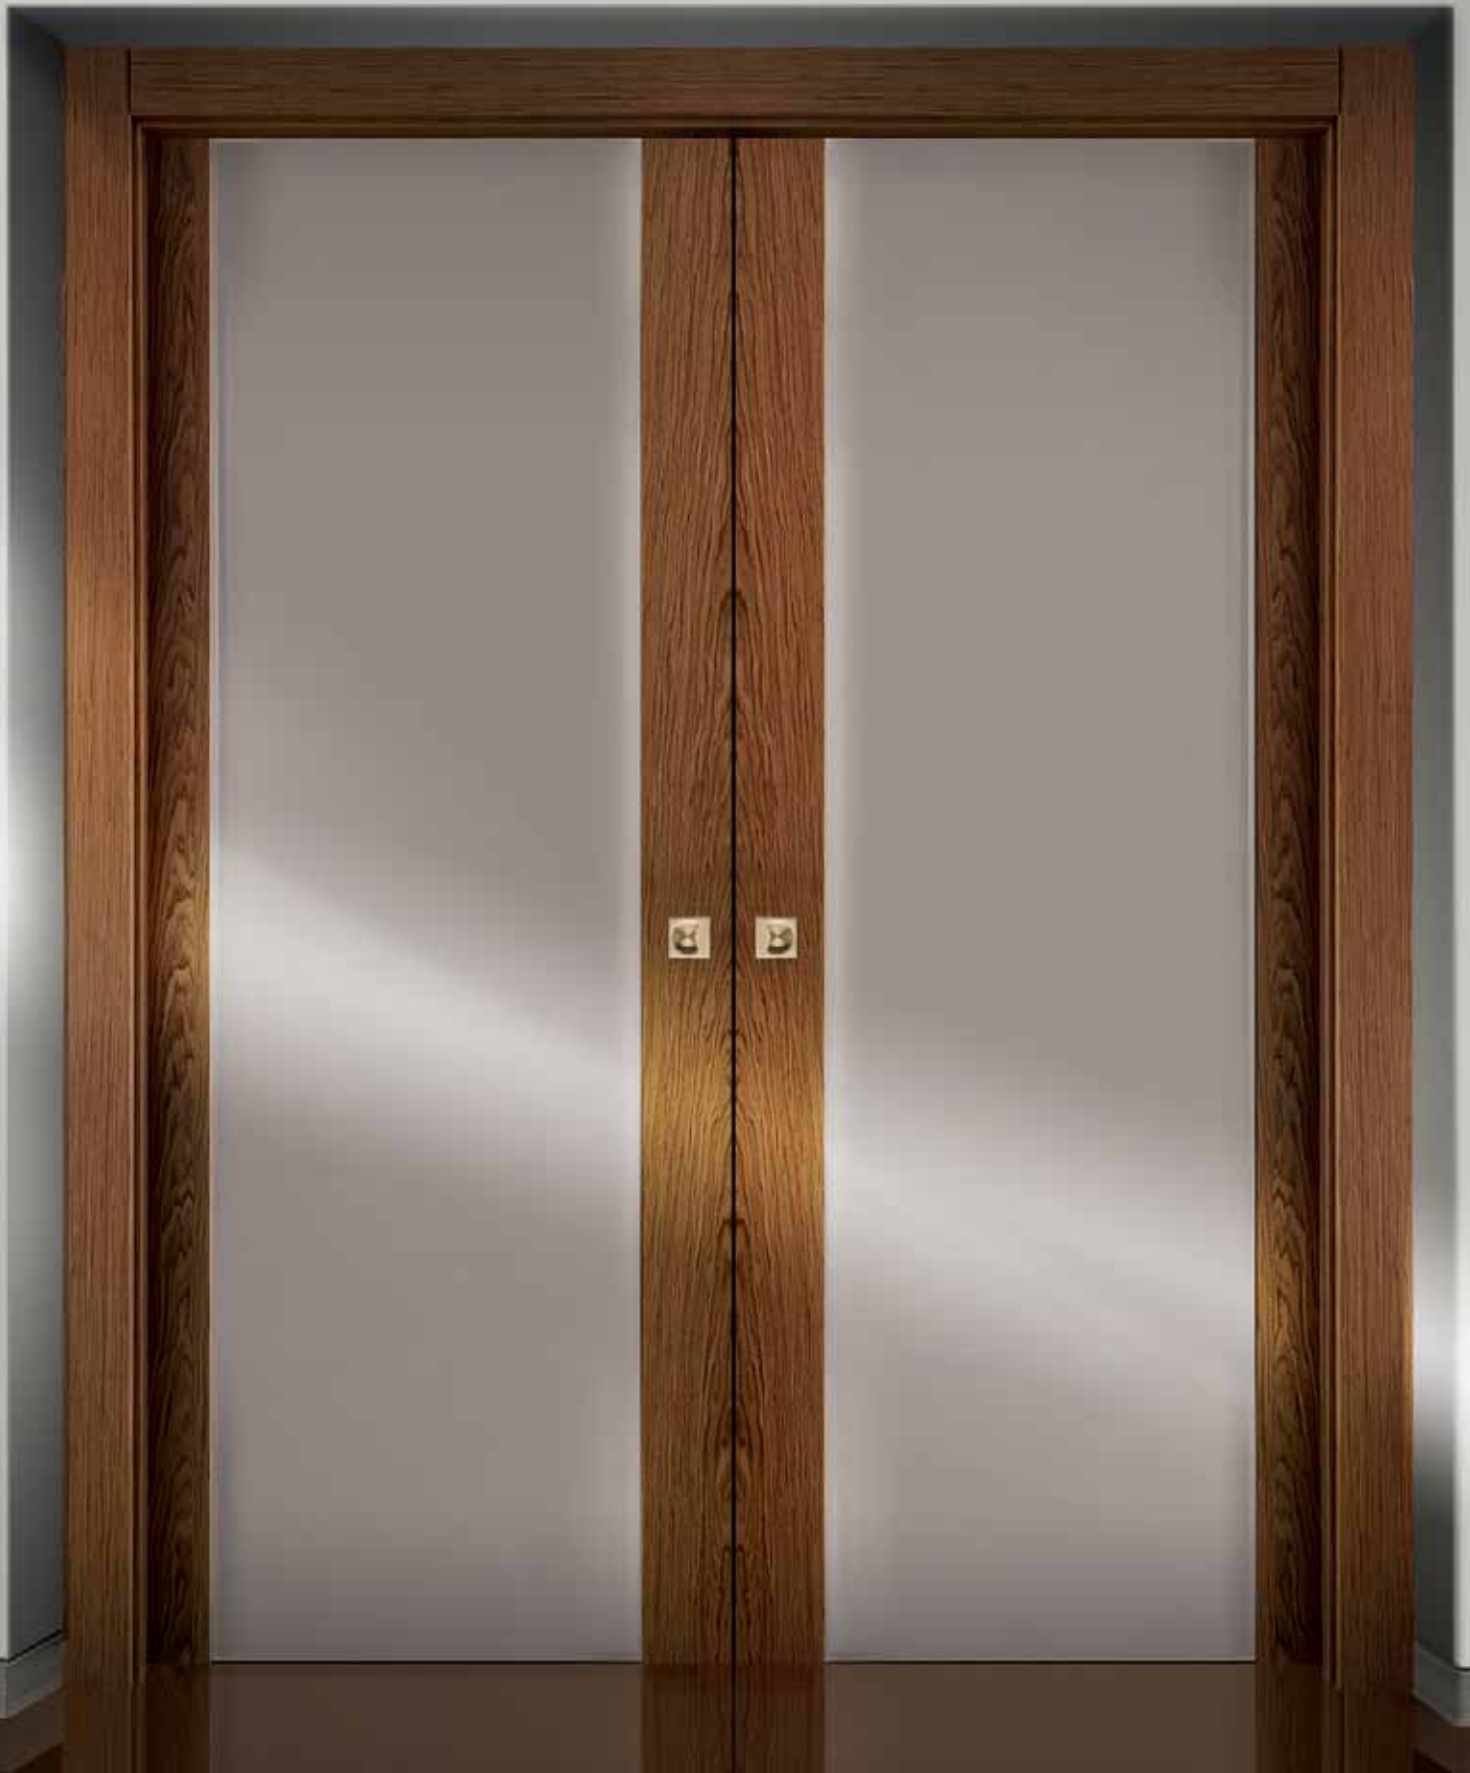

Y57
Battente Basic - 1A S1 / Swing door Basic - 1A S1
Finitura Noce Heavy / Finishing Noce Heavy

Y21 V150 SOFT BROWN
Scorrevole Flowing - 2A S1 / Sliding door Flowing - 2A S1
Finitura Noce Heavy / Finishing Noce Heavy